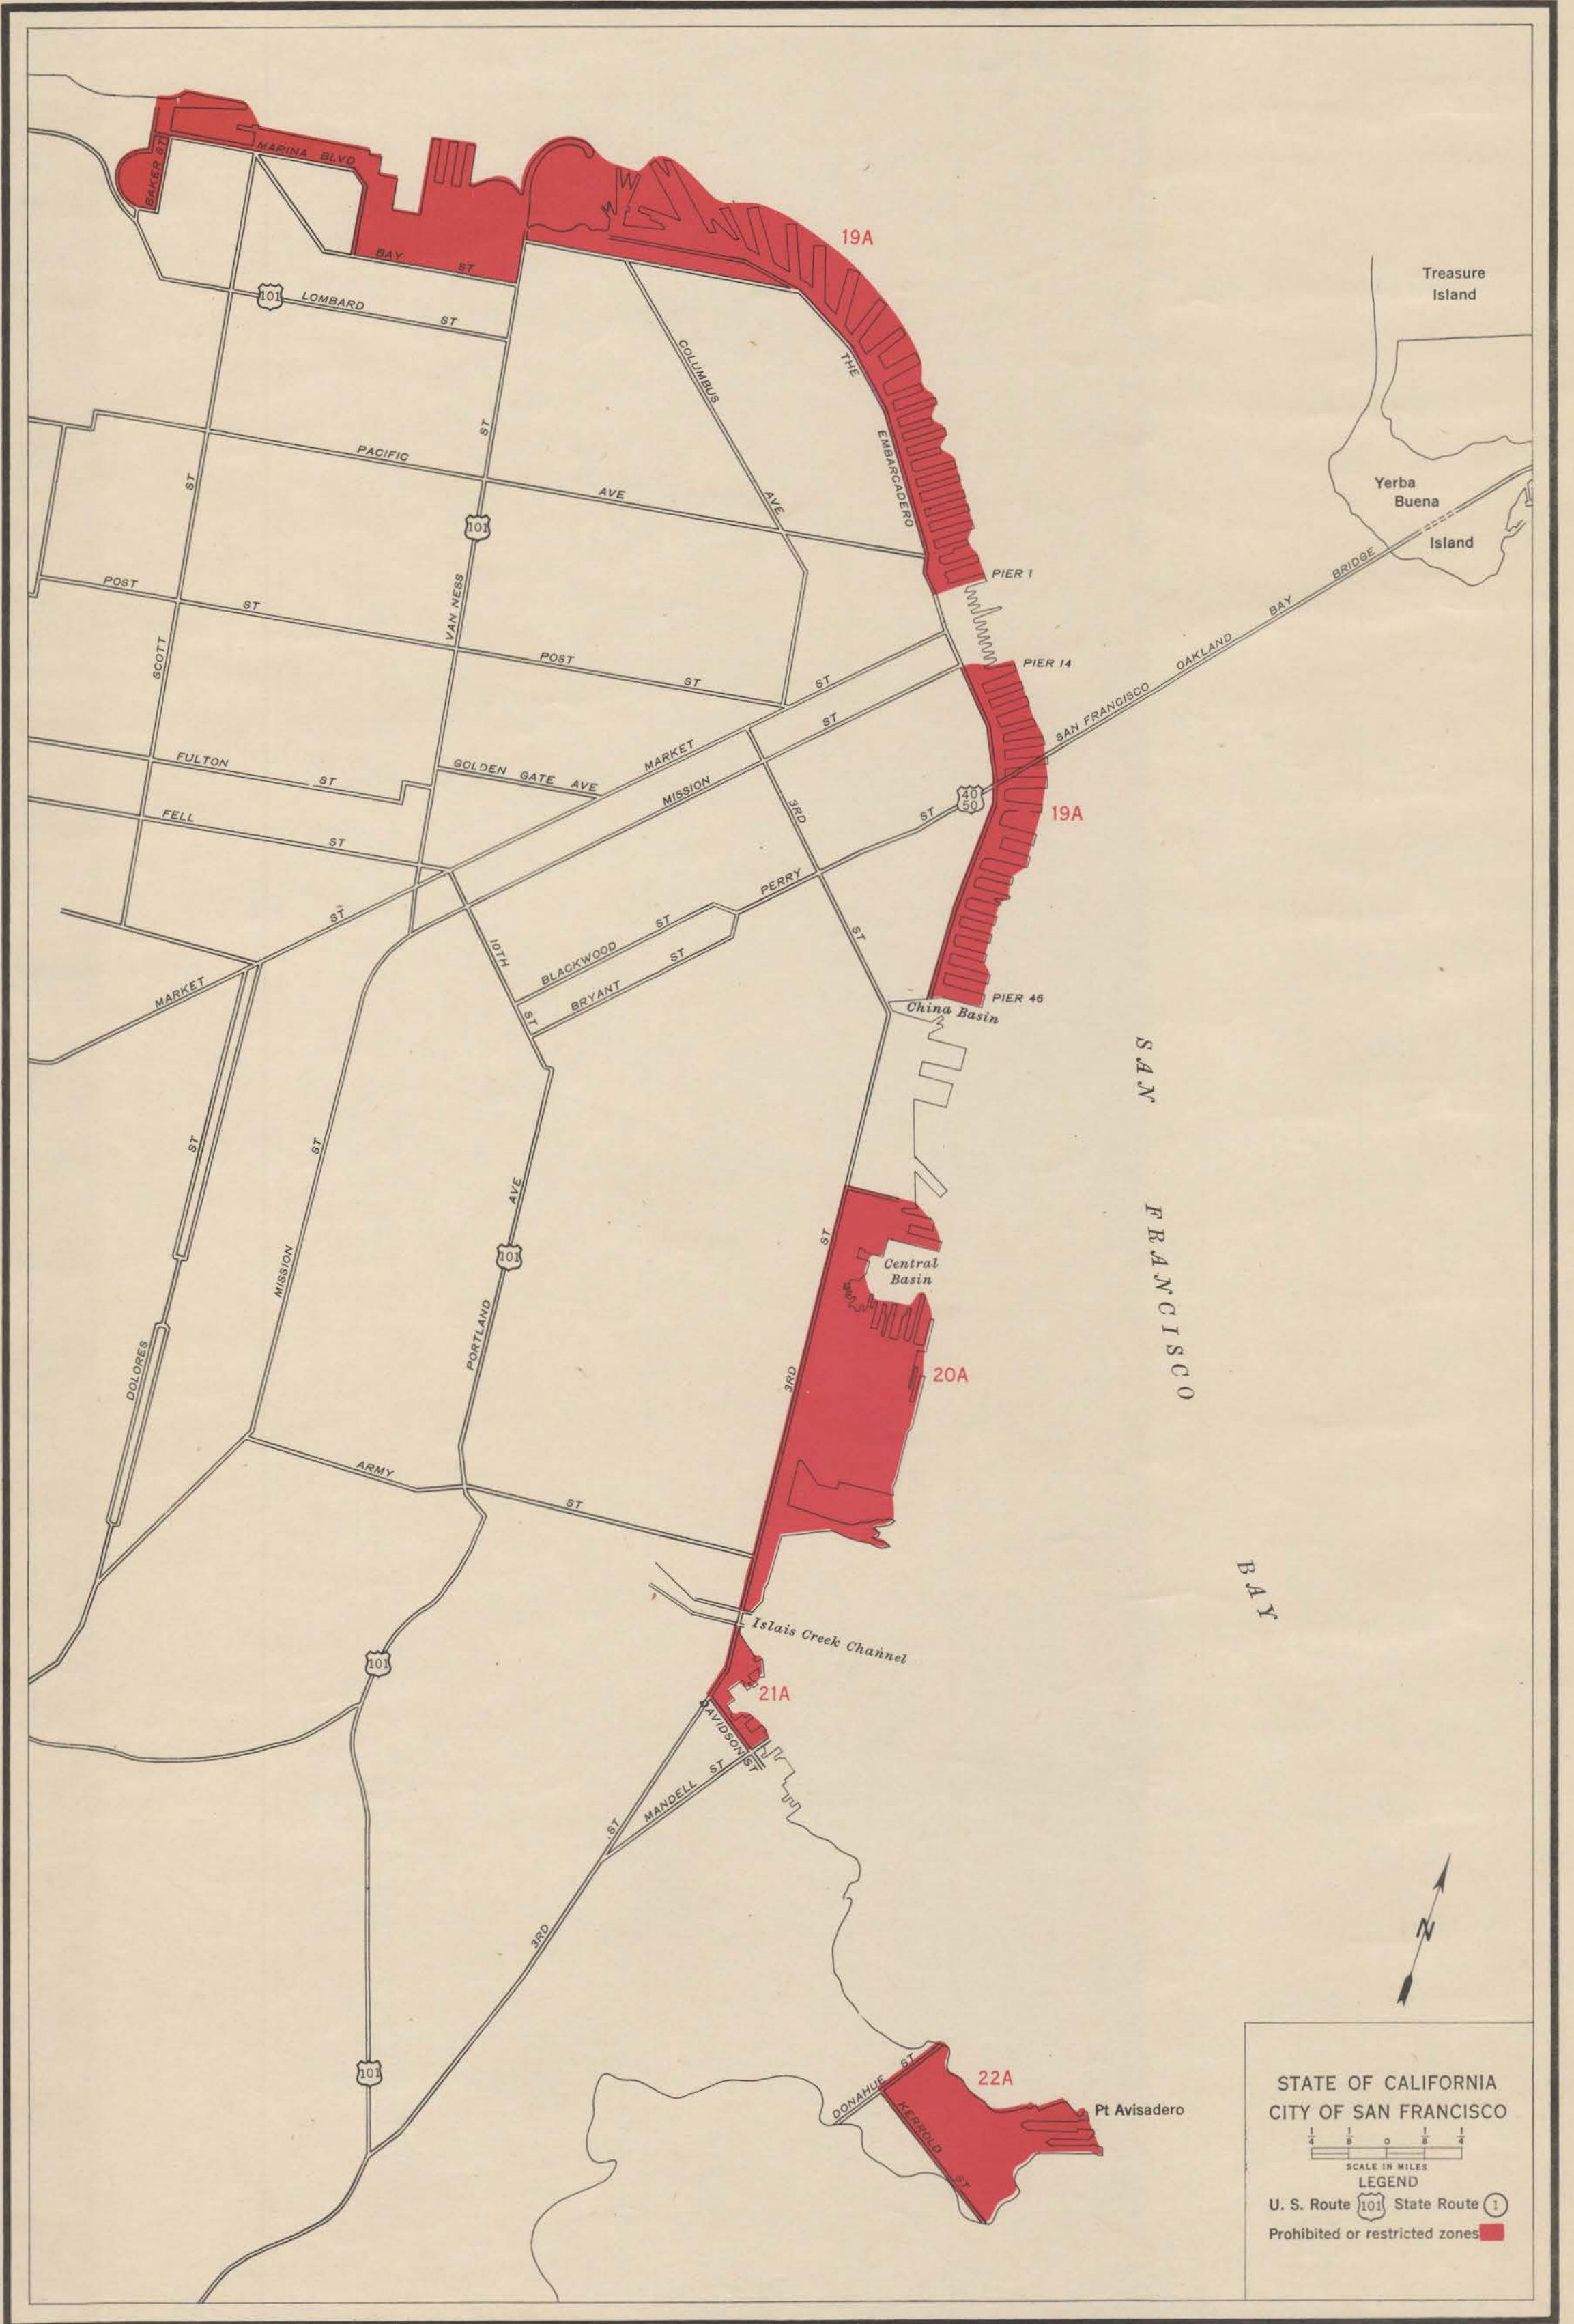

PLATE CALIF.-22

STATE OF CALIFORNIA
CITY OF SAN FRANCISCO

SCALE IN MILES
0 1 2

LEGEND
U. S. Route State Route
Prohibited or restricted zones